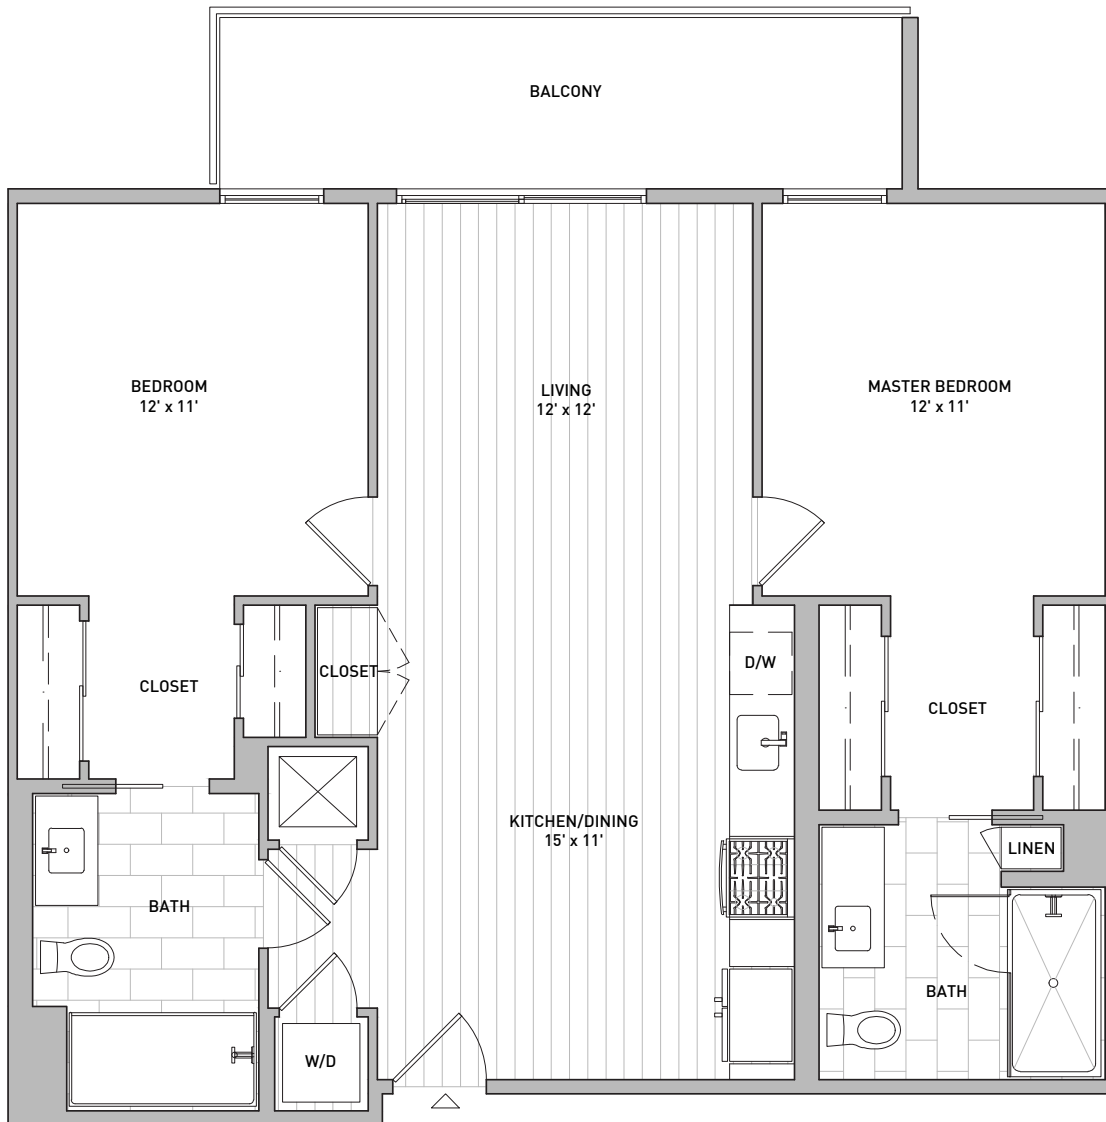

D11

2 bedroom // 2 bath
approx. 1,042 sq.ft.

DOMAIN
WEST HOLLYWOOD

7141 Santa Monica Boulevard // Los Angeles, California 90046 // DomainWeHo.com

All square footages and dimensions are approximate. Pricing subject to change.
We are happy to discuss specific unit modifications or accommodations at your request.