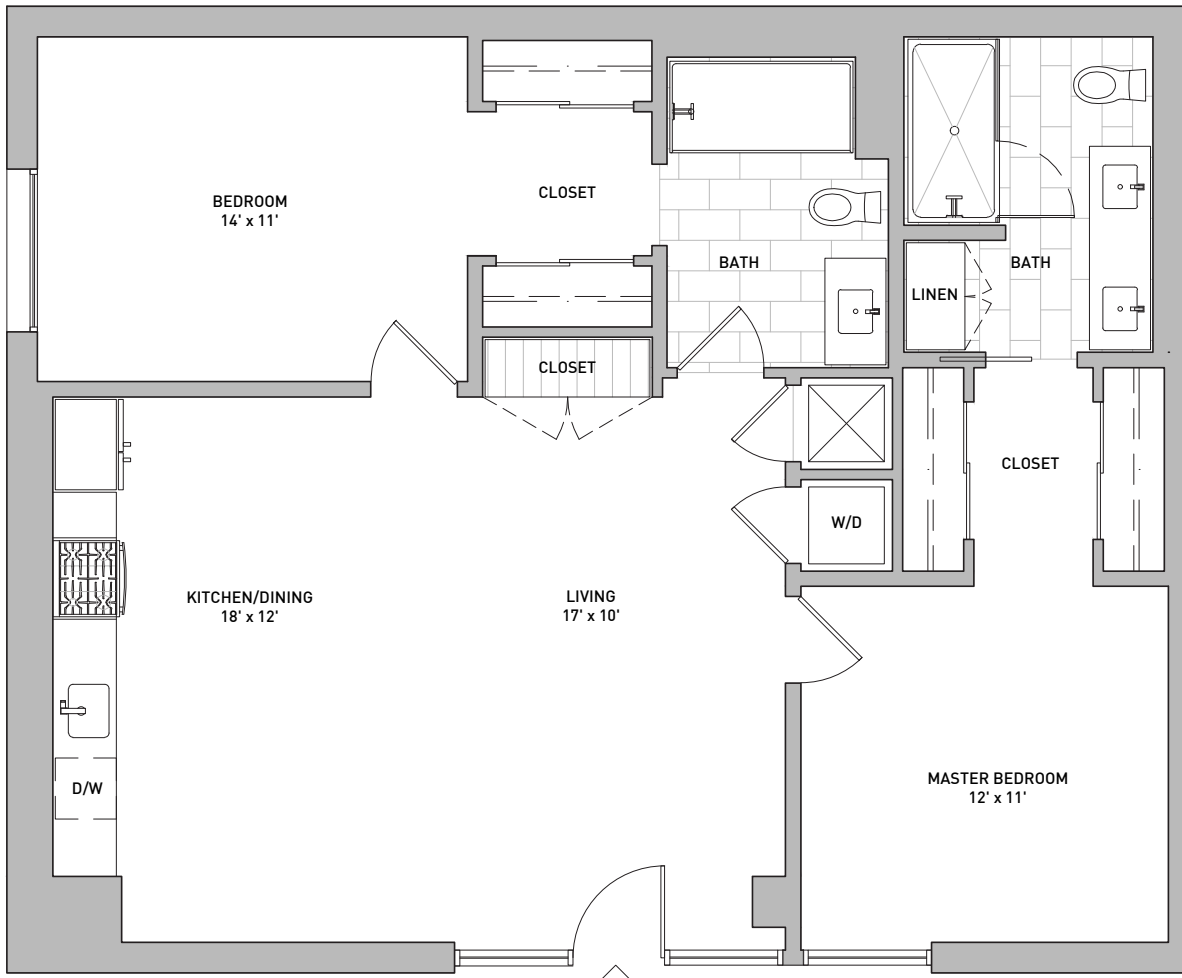

D1

2 bedroom // 2 bath
approx. 1,226 sq.ft.

DOMAIN
WEST HOLLYWOOD

7141 Santa Monica Boulevard // Los Angeles, California 90046 // DomainWeHo.com

All square footages and dimensions are approximate. Pricing subject to change.
We are happy to discuss specific unit modifications or accommodations at your request.