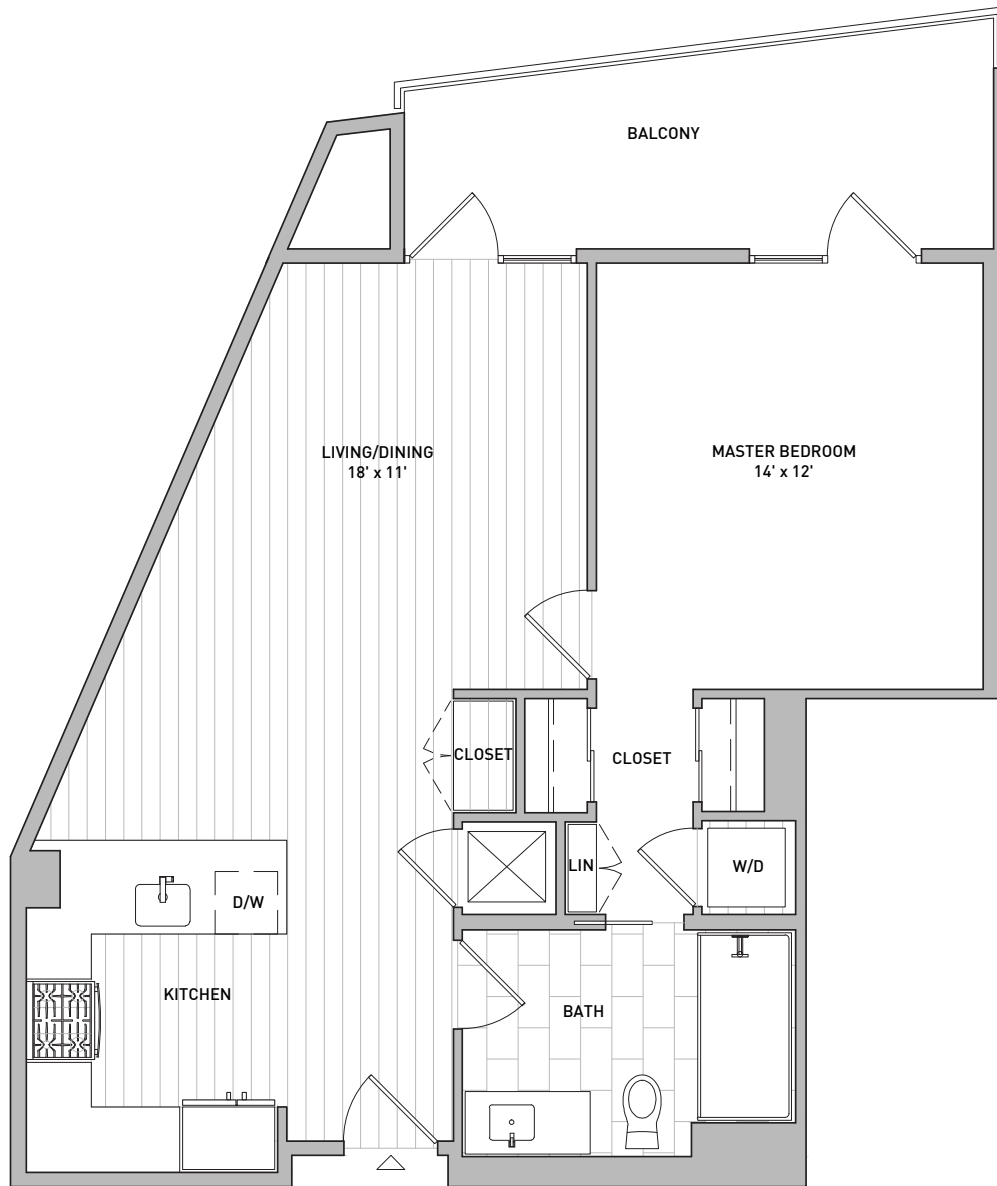

B8

1 bedroom // 1 bath
approx. 769 sq.ft.

DOMAIN
WEST HOLLYWOOD

7141 Santa Monica Boulevard // Los Angeles, California 90046 // DomainWeHo.com

All square footages and dimensions are approximate. Pricing subject to change.
We are happy to discuss specific unit modifications or accommodations at your request.

ALEXAN
An Alexan Community

TCR
THOMAS CRANE RESIDENTIAL