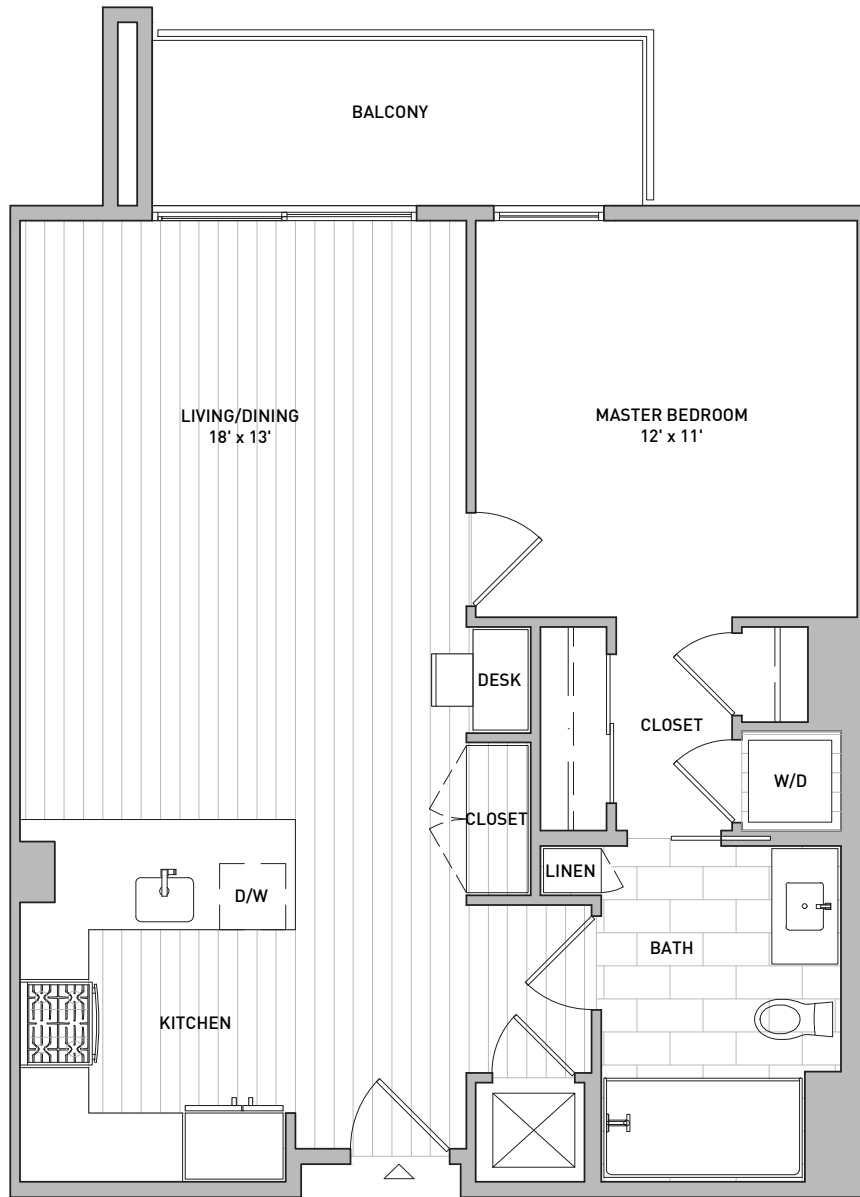

B2

1 bedroom // 1 bath
approx. 759-795 sq.ft.

DOMAIN
WEST HOLLYWOOD

7141 Santa Monica Boulevard // Los Angeles, California 90046 // DomainWeHo.com

Includes plans B2.1, B5, B7, B9

All square footages and dimensions are approximate. Pricing subject to change.
We are happy to discuss specific unit modifications or accommodations at your request.